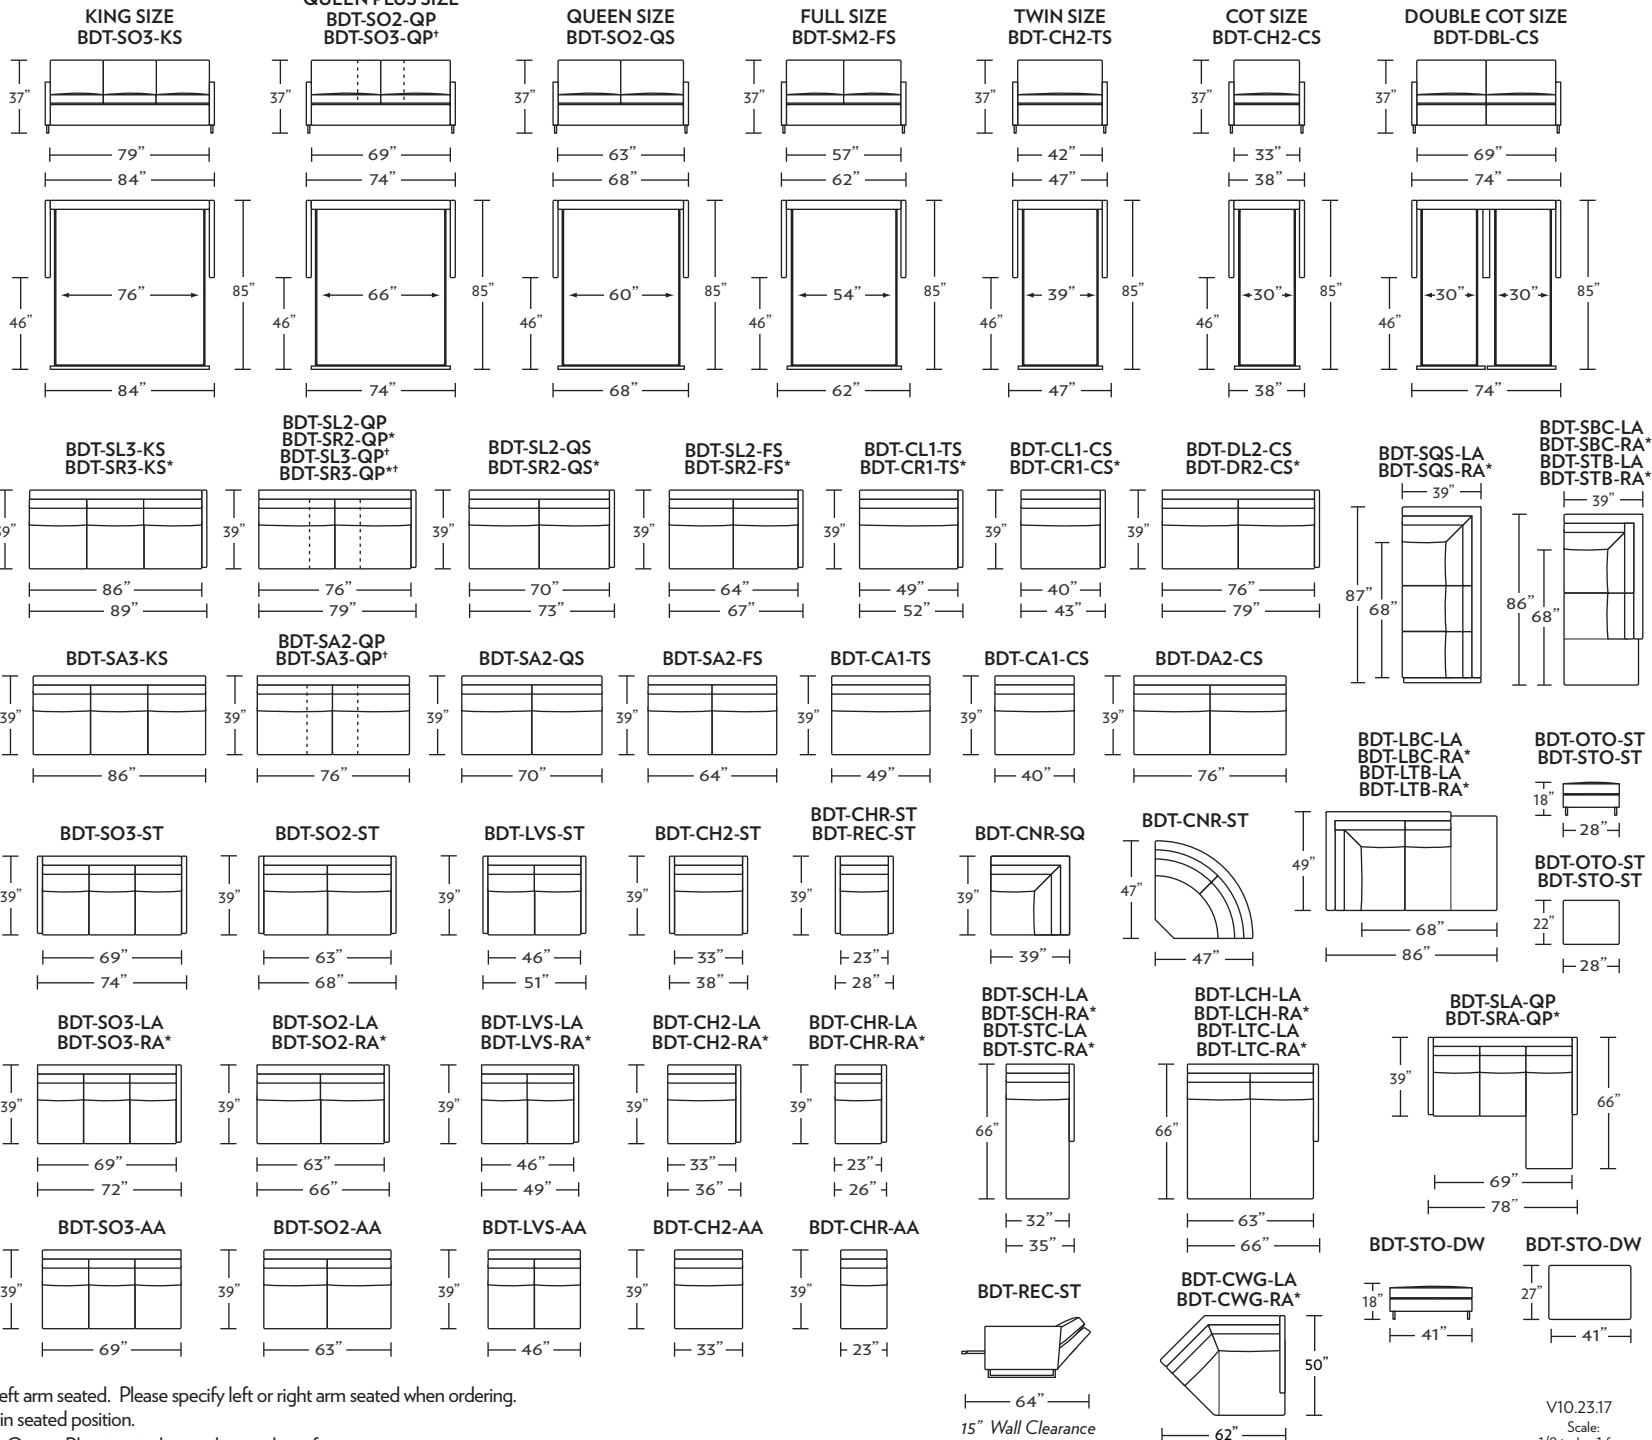

BRANDT

Standard Comfort Sleeper®

Features:

- Featuring the patented Tiffany 24/7™ platform sleep system
- Room to stretch out with true 80 inches of bedroom-length sleeping surface
- Ultimate comfort on four inches of plush, high-density foam mattress
- Zero wall clearance
- Quick-ship delivery
- Single-needle top-stitch
- High-density, high-resiliency foam seat cushions
- Loose back and seat cushions
- Lifetime warranty on frame
- 10-year mechanism warranty
- Brushed stainless steel sled leg

Mattress Options:

- Premier with Crypton™ ticking
- Gel
- Tempur-Pedic®

Options:

- High-density, high-resiliency foam seat cushions encased in down and down back cushions available

Please use actual leather, fabric, Crypton®, Sunbrella® and Ultrasuede® swatches when specifying furniture as the colors shown may vary due to the printing process.

* Picture shows left arm seated. Please specify left or right arm seated when ordering.

† Dotted lines for Queen Plus sizes indicates the number of seats.
All dimensions are approximate and subject to change.