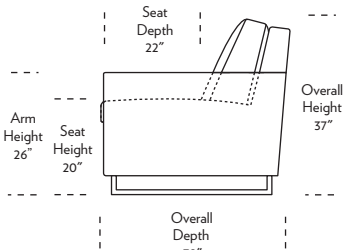

BRANDT

Standard Comfort Sleeper®

Features:

- Featuring the patented Tiffany 24/7™ platform sleep system
- Room to stretch out with true 80 inches of bedroom-length sleeping surface
- Ultimate comfort on four inches of plush, high-density foam mattress
- Zero wall clearance
- Quick-ship delivery
- Single-needle top-stitch
- High-density, high-resiliency foam seat cushions
- Loose back and seat cushions
- Lifetime warranty on frame
- 10-year mechanism warranty
- Brushed stainless steel sled leg

* Picture shows left arm seated. Please specify left or right arm seated when ordering.

† Dotted lines for Queen Plus sizes indicates the number of seats.
All dimensions are approximate and subject to change.